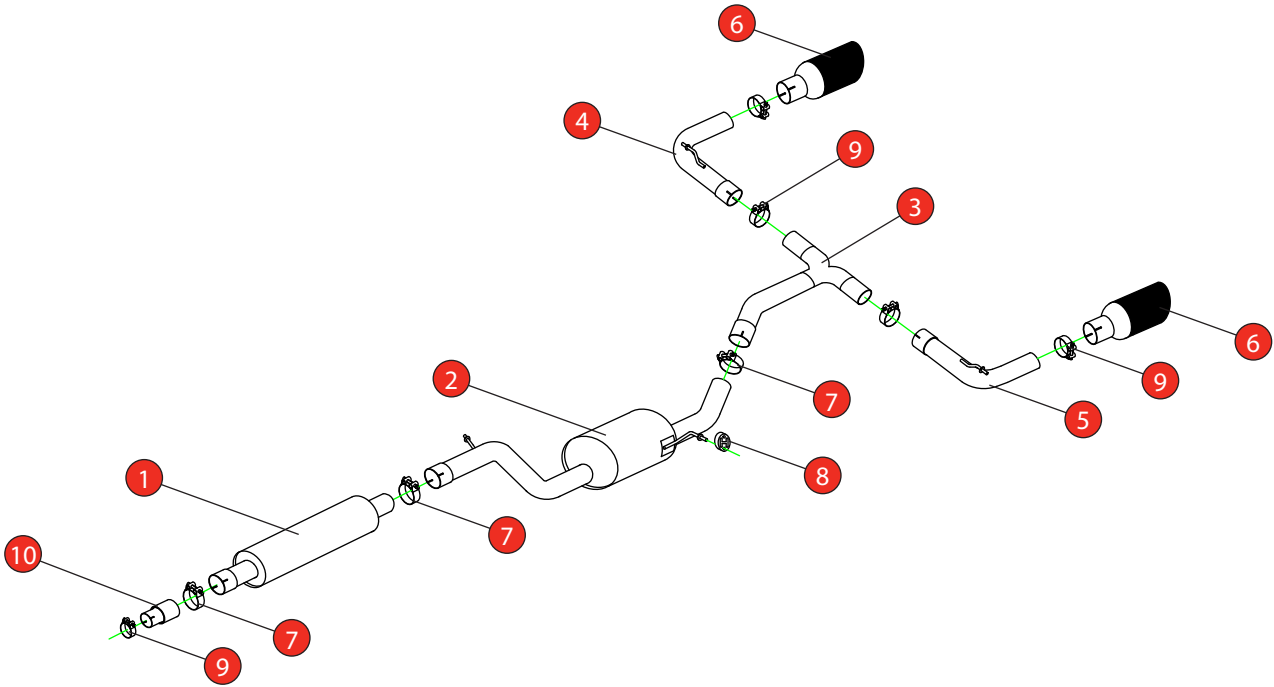

<b>Car</b>	Volkswagen Golf GTi TCR MK7.5	<b>Part No.</b>	SVW060C
<b>Year</b>	2019-2020	<b>Fit Kits</b>	340FK
<b>Notes</b>	Where not supplied use original fittings	<b>Features</b>	Pipe Diameter:- 76mm

Estimated Fitting Time: 1 Hour

NO.	PART NO.	DESCRIPTION	QTY
1	642VW	Resonated Front Section	1
2	644VW	Resonated Centre Section	1
3	720VW	'Y' Piece	1
4	778VW	R/H Trim Connecting Pipe	1
5	779VW	L/H Trim Connecting Pipe	1
6	Z023.10055	Ø100mm Black Ceramic Coated Daytona Trim	2
<b>Fit Kit</b>			
7	Z016.10062	79mm H/D Clamp	3
8	Z016.10057	Hanging Rubber	1
9	Z016.10063	63-68mm Clamp	5
10	AD62	Adaptor (USE TO FIT TO O.E SYSTEM)	1

E-MARK	N/A
DATE	01/02/21
ISSUE	01
AUTHORISED	M.Ydlibi

**NOTE:** ENSURE SCORPION SYSTEM IS CLEAR OF MOVING PARTS AND ALL ORIGINAL FUNCTIONS WORK CORRECTLY.

STAY CONNECTED TO RED POWER.